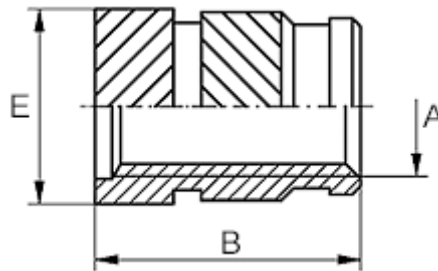

Data Sheet

Article number: 12861000030800
Description: KLEE-coil 861 000 030.800
M3 Brass

Measures

Female thread A	= M3
Length B	= 4.0
Min distance to edge	= 2.3
Outer diameter E	= 4.6
Recommended bore diameter W +0.1	= 4.0